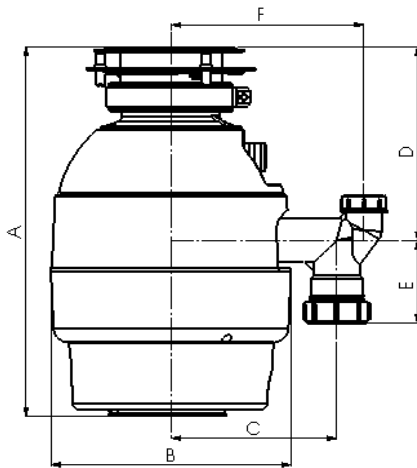

FWD-050SS

*Efficient and reliable
Supreme grinding efficiency
Silent DC motor
Hygienic & convenient
Warranty 5-Year in-home service*

Knock-out for dishwasher drain

Measurements in Millimeters

A : 335	B : 205
C : 141	D : 175
E : 75	F : 165