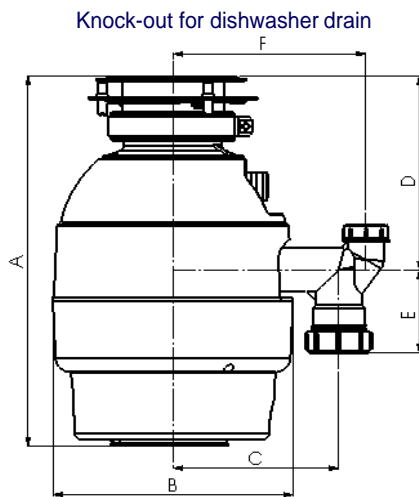

### FWD-075SS-1

*Efficient, safety and reliable  
Supreme grinding efficiency  
Silent DC motor  
Hygienic & convenient  
Warranty 5-Year in-home service*

Measurements in Millimeters

A : 350	B : 205
C : 141	D : 175
E : 75	F : 165